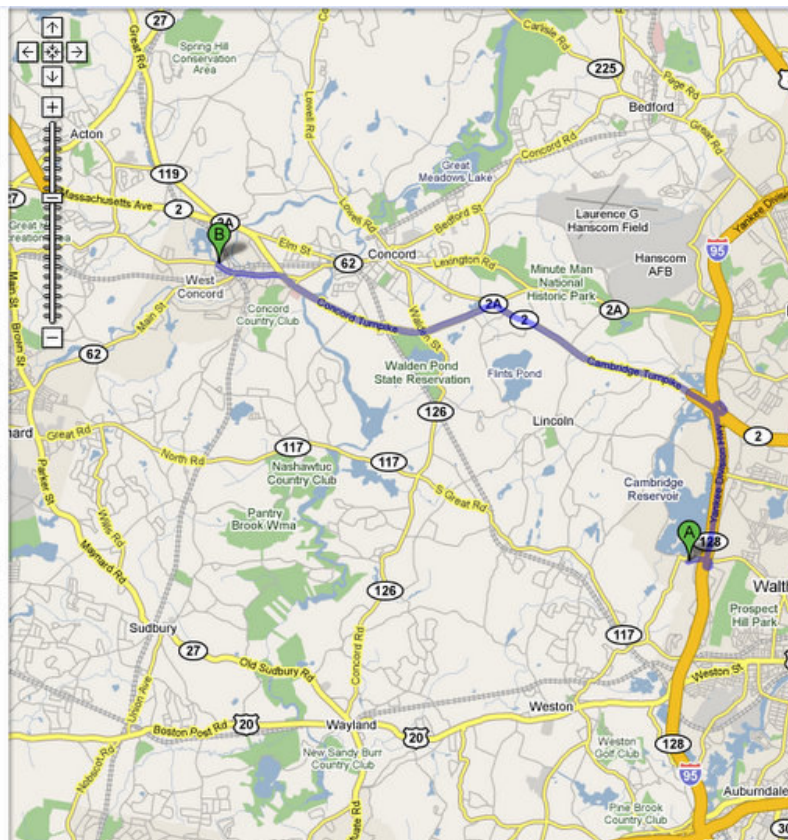

Doubletree Guest Suites Boston/Waltham

<http://www.hiltonfamilyboston.com/hotels/dgsbw/>

550 Winter Street, Waltham, Massachusetts, USA 02451

617-890-6767

Distance to WR&D: 11 miles

Summary: 20 minute drive to our office. Just off a busy highway. Not a walking neighborhood. Better accommodations.

Description from the hotel's website:

A suite hotel at the heart of business—and history, a 275 all-suite property in the heart of Waltham's technology, pharmaceutical and professional business communities. Located at exit 27B, off Route 128, the Doubletree Guest Suites Boston/ Waltham puts you close to top Boston attractions, with Lexington and Concord just minutes away. This star among hotels in Waltham, MA is equally convenient to Brandeis University and Bentley College and only 20 minutes from both downtown Boston and Logan International Airport. Whether visiting for business, a taste of New England history, or the area's many colleges and universities, our suite hotel in Waltham, Massachusetts is sure to make your trip relaxing and comfortable.

550 winter st, waltham, ma
152 Commonwealth Ave, Concord, MA 01742
[Add Destination - Show options](#)
By car

Driving directions to 152 Commonwealth Ave, Concord, MA 01742
11.0 mi – about 16 mins

550 Winter St
Waltham, MA 02451

1. Head east on Winter St toward 2nd Ave 0.3 mi
2. Merge onto I-95 N via the ramp to Portsmouth NH/Peabody 2.5 mi
3. Take exit 29B for State Hwy 2 W toward Fitchburg 0.4 mi
4. Merge onto Concord Turnpike/RT-2 W 3.6 mi
5. Turn left at Bypass Rd/Concord Turnpike/Route 2/RT-2/RT-2A Continue to follow Concord Turnpike/RT-2/RT-2A 3.3 mi
6. Slight left at Main St/RT-62 0.7 mi
7. Slight right at Commonwealth Ave 0.3 mi
8. Slight right to stay on Commonwealth Ave Destination will be on the right 213 ft