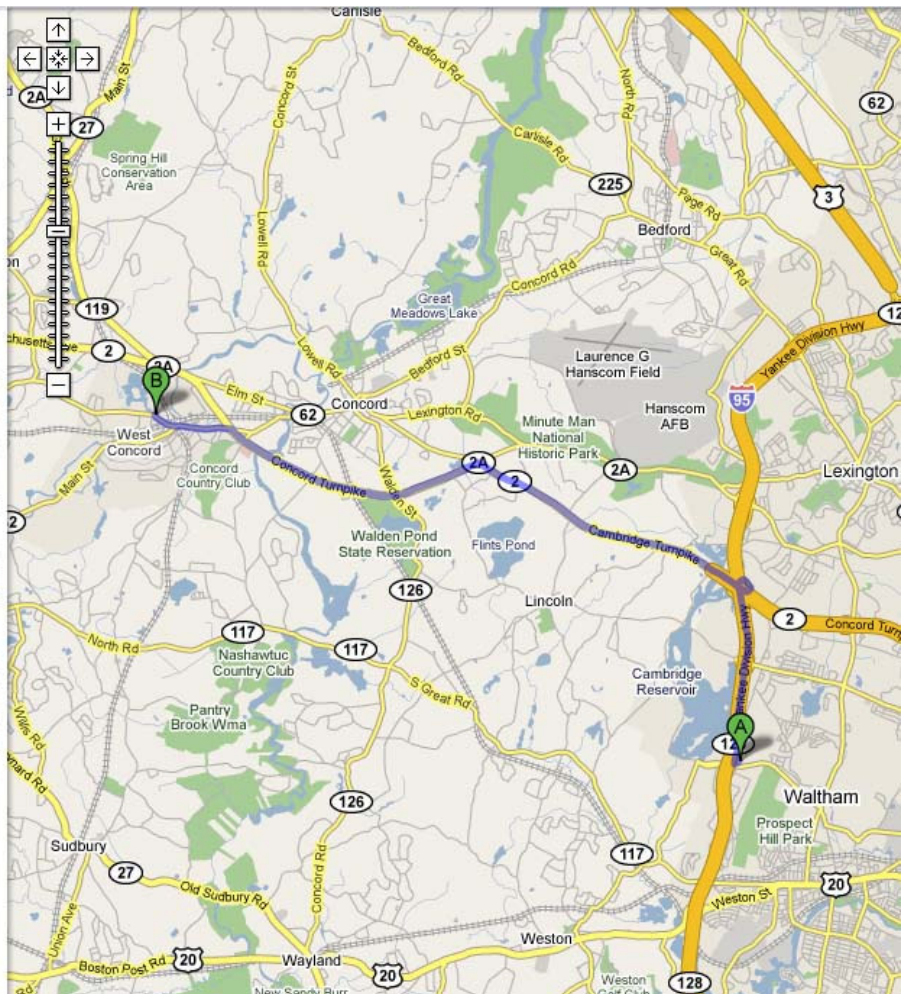

Holiday Inn Express

<http://www.hiexpress.com/h/d/ex/1/en/hotel/WTMMA?gclid=CJWQro6Nz5YCFQukHgodGxa42w&dp=true>
385 Winter Street, Waltham, Massachusetts, USA 02451
888-400-9714

Distance to WR&D: 11 miles

Summary: 20 minute drive to our office. Just off a busy highway. Not a walking neighborhood. Average accommodations.

Description from the hotel's website:

Holiday Inn Express Boston-Waltham is located along Route 128, America's technology highway. We offer 156 renovated guest rooms with our famous complimentary Stay Smart Cinnamon Roll and coffee to help start your morning right. Just minutes to Historic Lexington/Concord and only 15 miles from Downtown Boston, Waltham is ideally located. We are surrounded by prestigious area universities, we are 3 miles from Bentley College and Brandeis University and only 8 miles to Boston College and Tufts University.

Directions interface showing start and end points:

A 385 WINTER STREET WALTHAM, MA 02451 UNITED STA
B 152 commonwealth Avenue concord ma

[Add Destination - Show options](#)

By car

Driving directions to 152 Commonwealth Ave, Concord, MA 01742

10.4 mi – about 17 mins

1. A 385 Winter St
   Waltham, MA 02451
1. Head **southwest** on **Winter St** toward **Wyman St** 308 ft
  2. Turn **right** at **Wyman St** 0.2 mi
  3. Turn **left** to merge onto **I-95 N** toward **Portsmouth NH/Peabody** 1.9 mi
  4. Take **exit 29B** for **State Hwy 2 W** toward **Fitchburg** 0.4 mi
  5. Merge onto **Concord Turnpike/RT-2 W** 3.6 mi
  6. Turn **left** at **Bypass Rd/Concord Turnpike/Route 2/RT-2/RT-2A** 3.3 mi
    Continue to follow **Concord Turnpike/RT-2/RT-2A**
  7. Slight **left** at **Main St/RT-62** 0.7 mi
  8. Slight **right** at **Commonwealth Ave** 0.3 mi
  9. Slight **right** to stay on **Commonwealth Ave** 213 ft
    Destination will be on the right

B 152 Commonwealth Ave
Concord, MA 01742