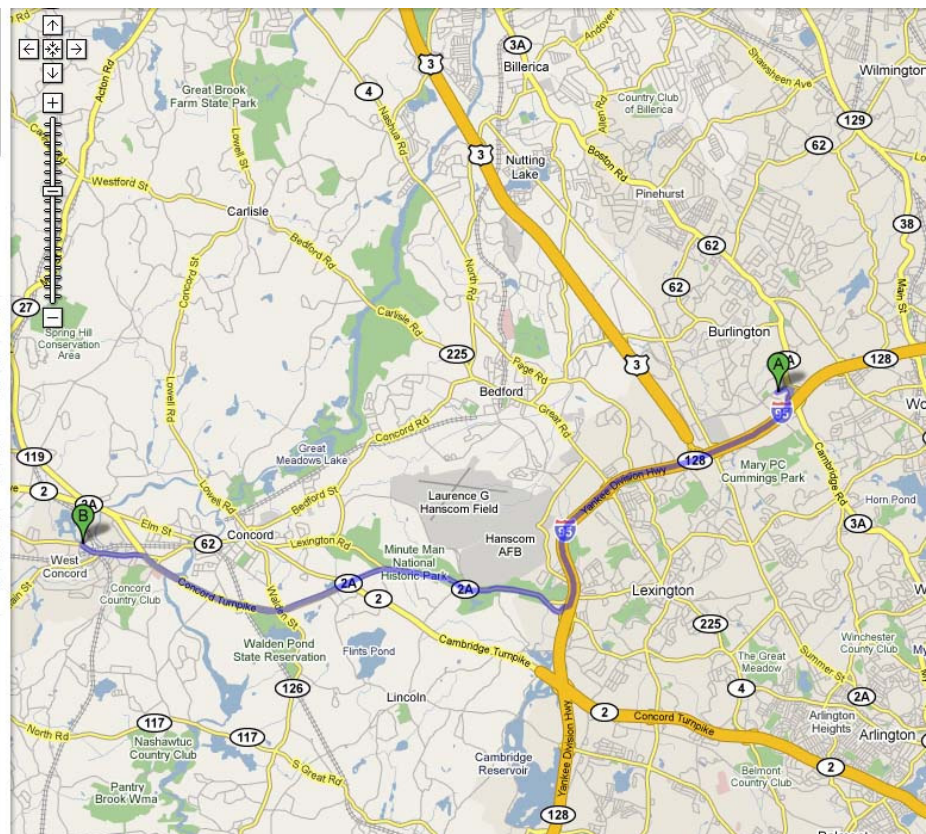

Driving directions to 152 Commonwealth Ave, Concord, MA 01742

13.2 mi – about 21 mins

- **A** 1 Mall Rd
  Burlington, MA 01803
1. Head east on Burlington Mall Rd/Mall Rd toward Cambridge St/RT-3A 0.2 mi
2. Turn right at Cambridge St/RT-3A 171 ft
3. Merge onto I-95 S/US-3 N via the ramp to Lowell/Waltham Continue to follow I-95 S 5.2 mi
4. Take exit 30B for State Hwy 2A W 0.3 mi
5. Merge onto Marrett Rd/RT-2A Continue to follow RT-2A 6.5 mi
6. Slight left at Main St/RT-62 0.7 mi
7. Slight right at Commonwealth Ave 0.3 mi
8. Slight right to stay on Commonwealth Ave Destination will be on the right 213 ft

B 152 Commonwealth Ave
Concord, MA 01742

Map data ©2008 Tele Atlas